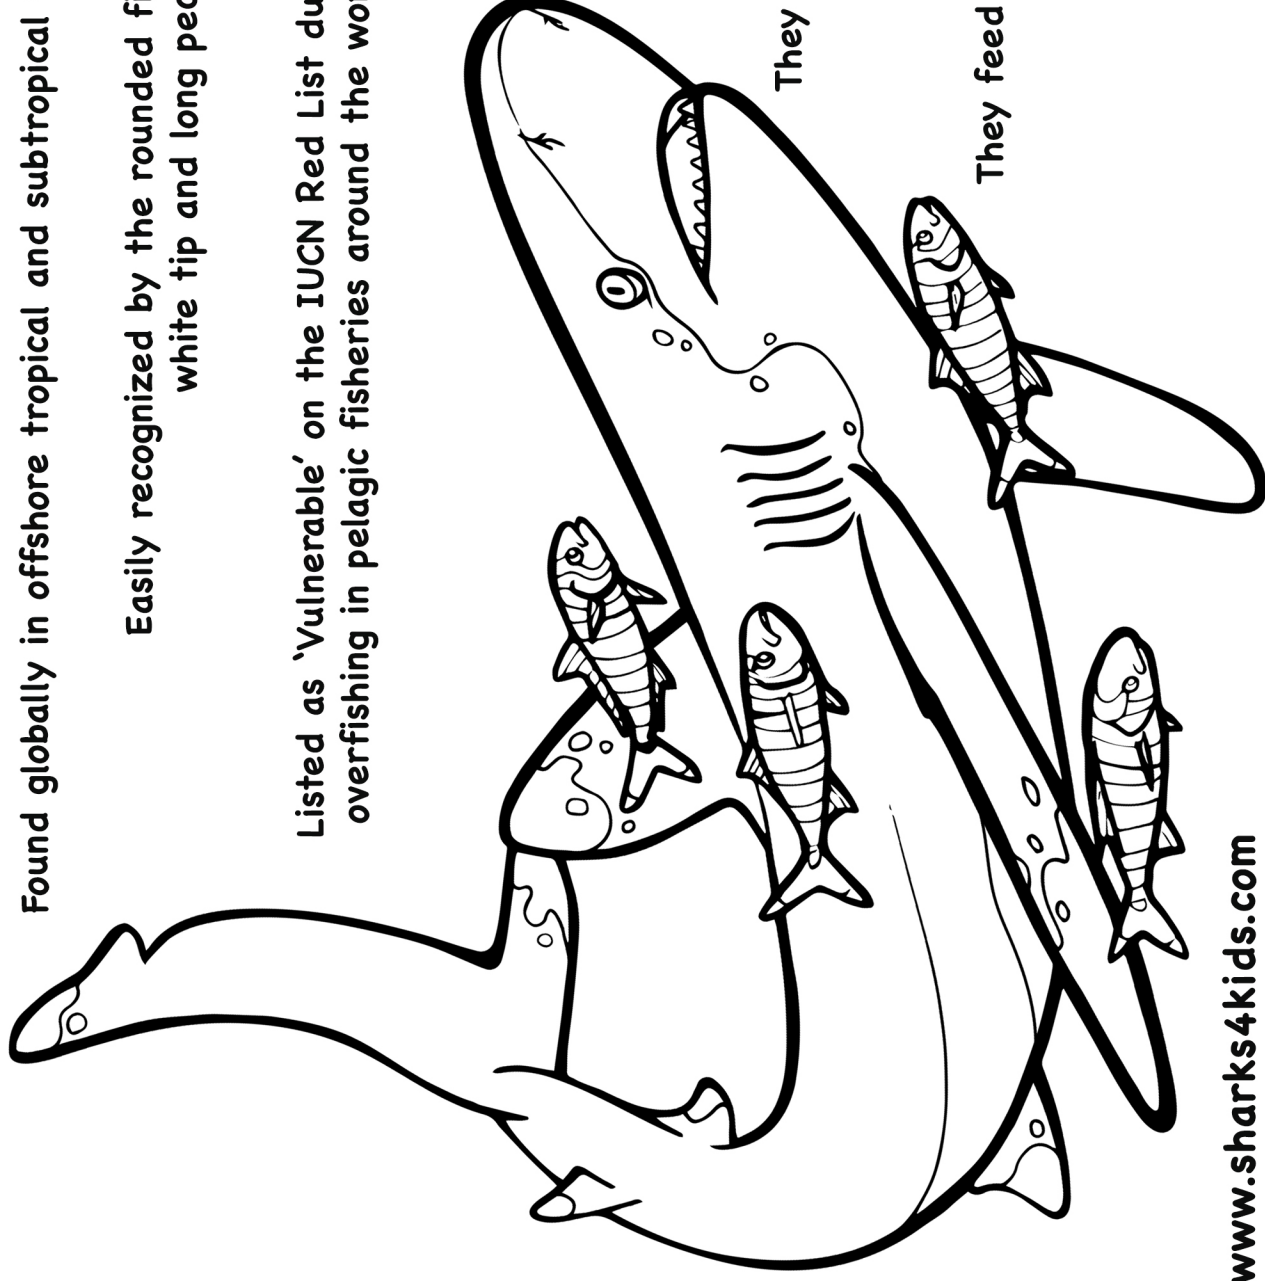

# OCEANIC WHITETIP

*(Carcharhinus longimanus)*

Found globally in offshore tropical and subtropical waters.

Easily recognized by the rounded first dorsal with distinct white tip and long pectoral fins.

Listed as 'Vulnerable' on the IUCN Red List due to overfishing in pelagic fisheries around the world.

They have a gestation period of 9-12 months and only give birth to 5-6 pups.

They feed on barracuda, mahi-mahi, marlin, tuna and mackerel.