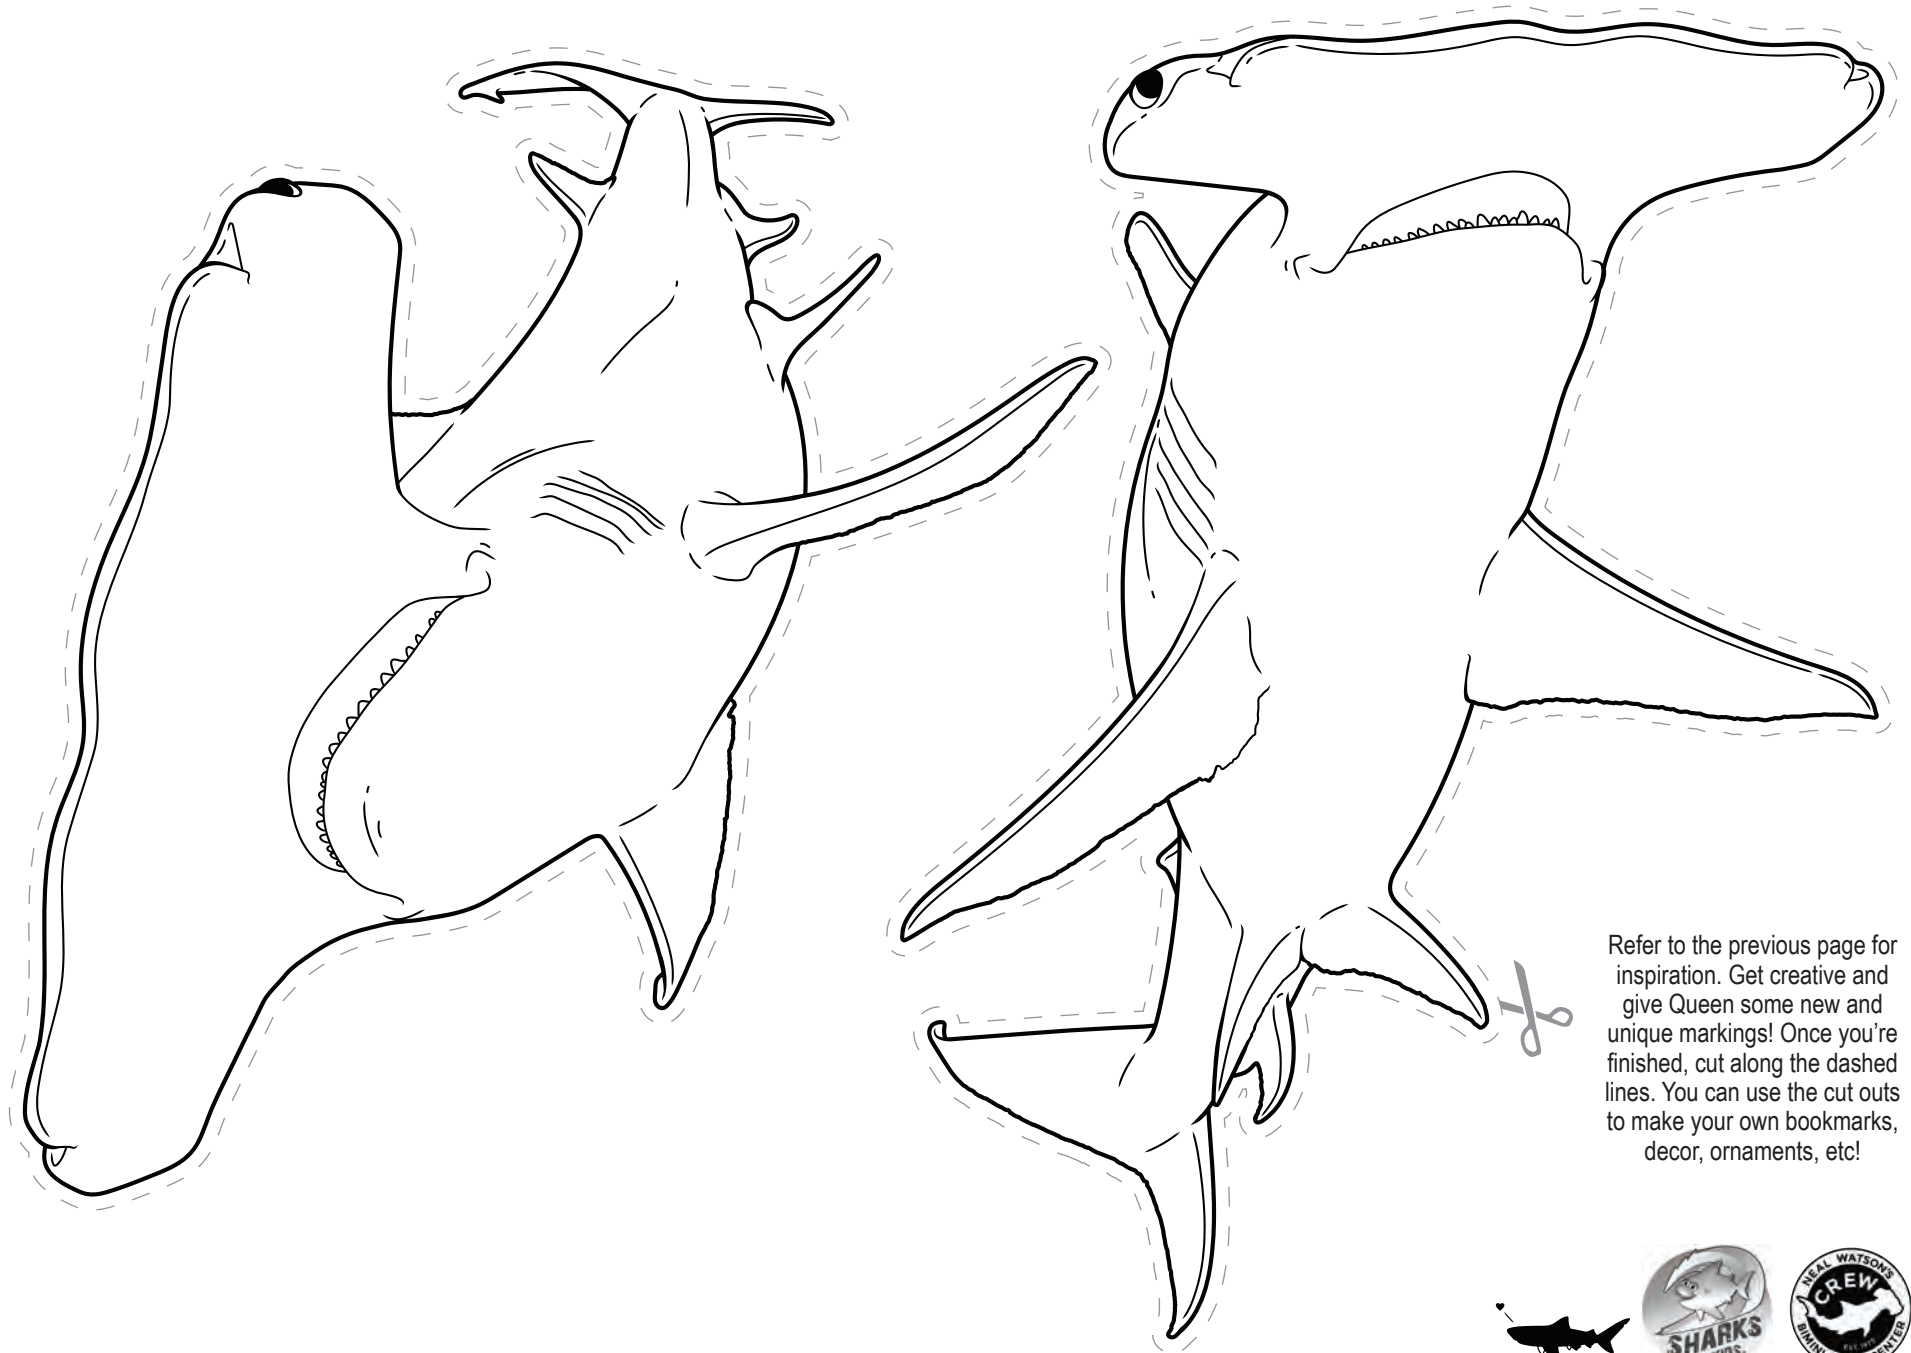

## THE GREAT HAMMERHEAD SHARK

*Written by Sharks4Kids with Illustrations by Sharktopia - Artwork created from photographs taken by Jillian Morris*

Great hammerheads are the largest species of hammerhead reaching a maximum known length of 20 ft (6.1 m).

Queen is the largest great hammerhead that has been seen on the hammerhead dive site in Bimini [Bahamas].

Despite having some incredible adaptations, great hammerheads are listed as Critically Endangered on the IUCN Red List.

⎵ Threats to great hammerhead sharks include: commercial fishing, trawling & longlines, incidental bycatch, sport fishing

Queen is just over 14 ft (4.2 m).

The average medium sedan is approximately 14 ft (4.2 m).

✂ Color and cut out 'Queen' to make your own bookmarks, decor, ornaments, etc!

Queen is easily identified by her size, but also the unique ventral pattern she has. This is the pattern on her underside (stomach).