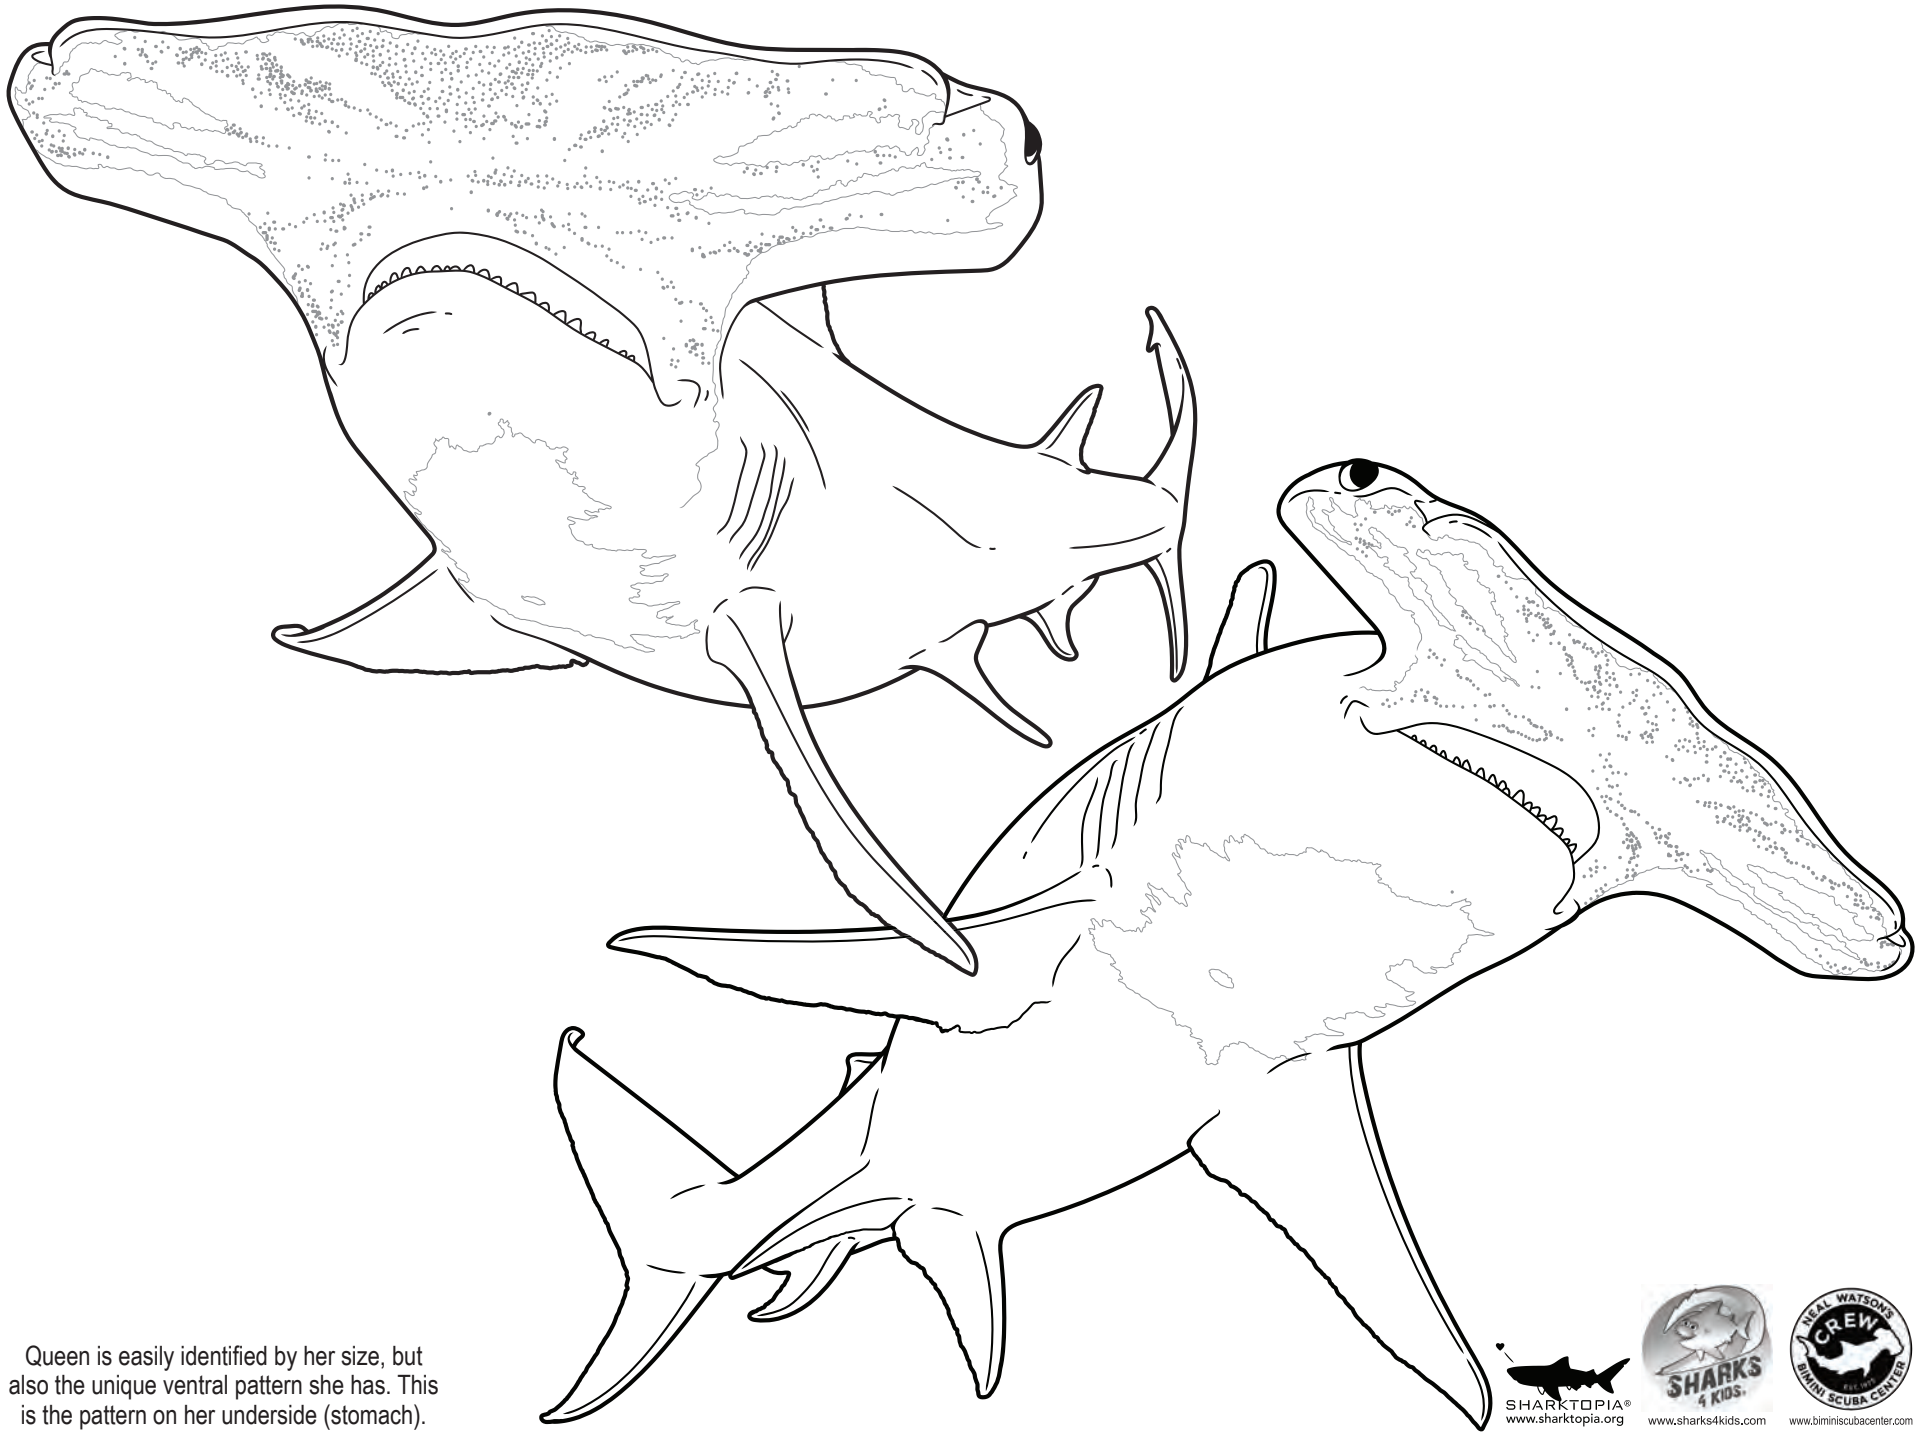

## THE GREAT HAMMERHEAD SHARK

*Written by Sharks4Kids with Illustrations by Sharktopia - Artwork created from photographs taken by Jillian Morris*

Great hammerheads are the largest species of hammerhead reaching a maximum known length of 20 ft (6.1 m).

Queen is the largest great hammerhead that has been seen on the hammerhead dive site in Bimini [Bahamas].

Despite having some incredible adaptations, great hammerheads are listed as Critically Endangered on the IUCN Red List.

⎵ Threats to great hammerhead sharks include: commercial fishing, trawling & longlines, incidental bycatch, sport fishing

Queen is just over 14 ft (4.2 m).

The average medium sedan is approximately 14 ft (4.2 m).

✂ Color and cut out 'Queen' to make your own bookmarks, decor, ornaments, etc!

Queen is easily identified by her size, but also the unique ventral pattern she has. This is the pattern on her underside (stomach).