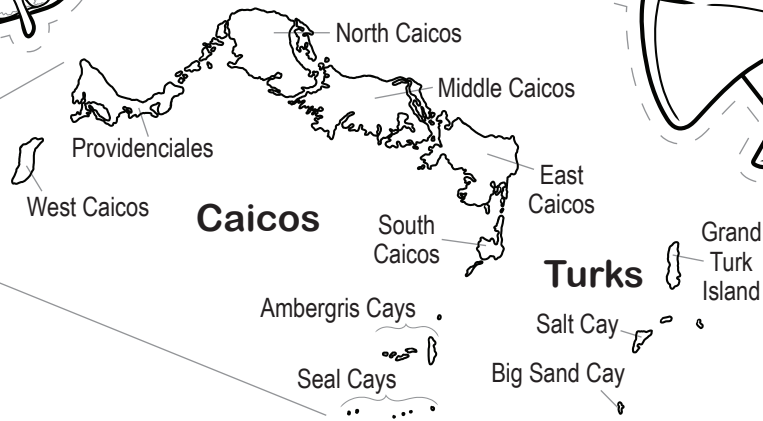

TURKS & CAICOS

is full of life!

Written by Sharks4Kids with Illustrations by Sharktopia
Artwork created from photographs taken by Jillian Morris