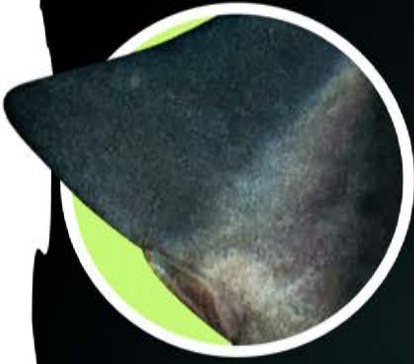

SHARK FACTS

SPINY DOGFISH

SHARKS4KIDS.COM

Spiny dogfish are small, slender, schooling sharks characterized by **SPINES ON THEIR DORSAL FINS**

Spiny dogfish have a row of **SMALL WHITE SPOTS** that run along each side of the body. These spots fade with growth and even disappear entirely on some individuals.

35-48 in (90-120 cm)

HOW BIG?

Females give birth to live young, with each newborn pup ranging in size from 8-13 inches (20-33 cm) in length. The average size of adult spiny dogfish is 35-48 inches (90-120 cm)

SPINY DOGFISH/SPUR DOG (*Squalus acanthias*)

- ▶ Spiny dogfish are found around the world in coastal, relatively cool waters
- ▶ They got their common name because fishermen commonly noted that they hunt shoals of smaller fish in large dog-like "packs"
- ▶ Spiny dogfish pregnancies are among the longest in the Animal Kingdom. Females carry about six pups for nearly two years (about as long as African elephants)!