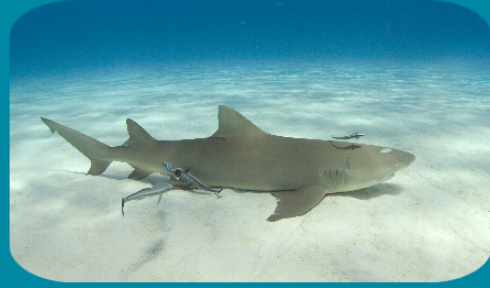

MEET THE LEMON SHARK

THE NAME COMES FROM ITS
'LEMON' TINTED SKIN!

LEMON SHARKS
CAN GROW
TO 3.4 METRES
(11 FT) IN LENGTH!

THIS IS A VERY SOCIAL
SPECIES. THEY ARE
OFTEN SEEN IN
GROUPS AND HAVE A
STRUCTURED HIERARCHY SYSTEM
BASED ON SIZE AND SEX

THEY INHABIT THE SHALLOW WATERS OF CORAL REEFS,
MANGROVE FOREST AND ENCLOSED BAYS

PREY INCLUDES
BONY FISH, RAYS,
CRUSTACEANS, AND SOMETIMES
EVEN SEABIRDS