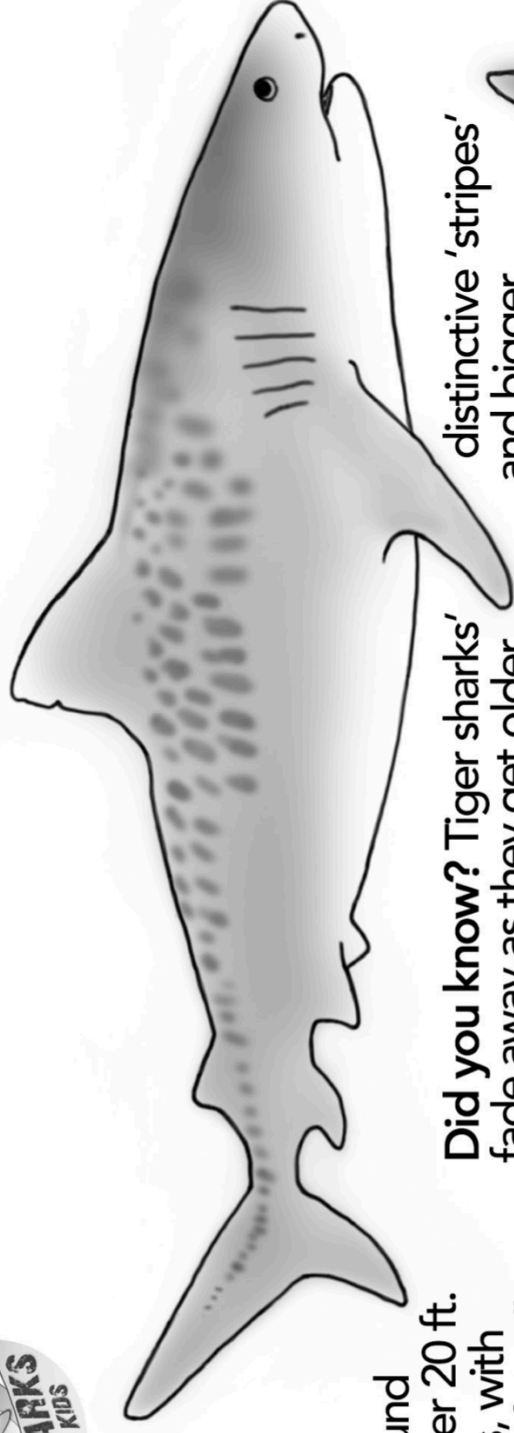

Big Sharks in Hawaii - Niuhi

Tiger Shark

Tiger sharks average around 10-14 ft, but can get to over 20 ft. They are great scavengers, with excellent sight and sense of smell.

Did you know? Tiger sharks' fade away as they get older

distinctive 'stripes' and bigger.

Great White Shark

Great White females average about 15 ft, males about 12 ft. Deep Blue, the largest great white on record is over 20 ft! These sharks are considered vulnerable to extinction

Did you know? A great white the same tiger shark will weigh more - they are heavier and bigger in girth.

length as a