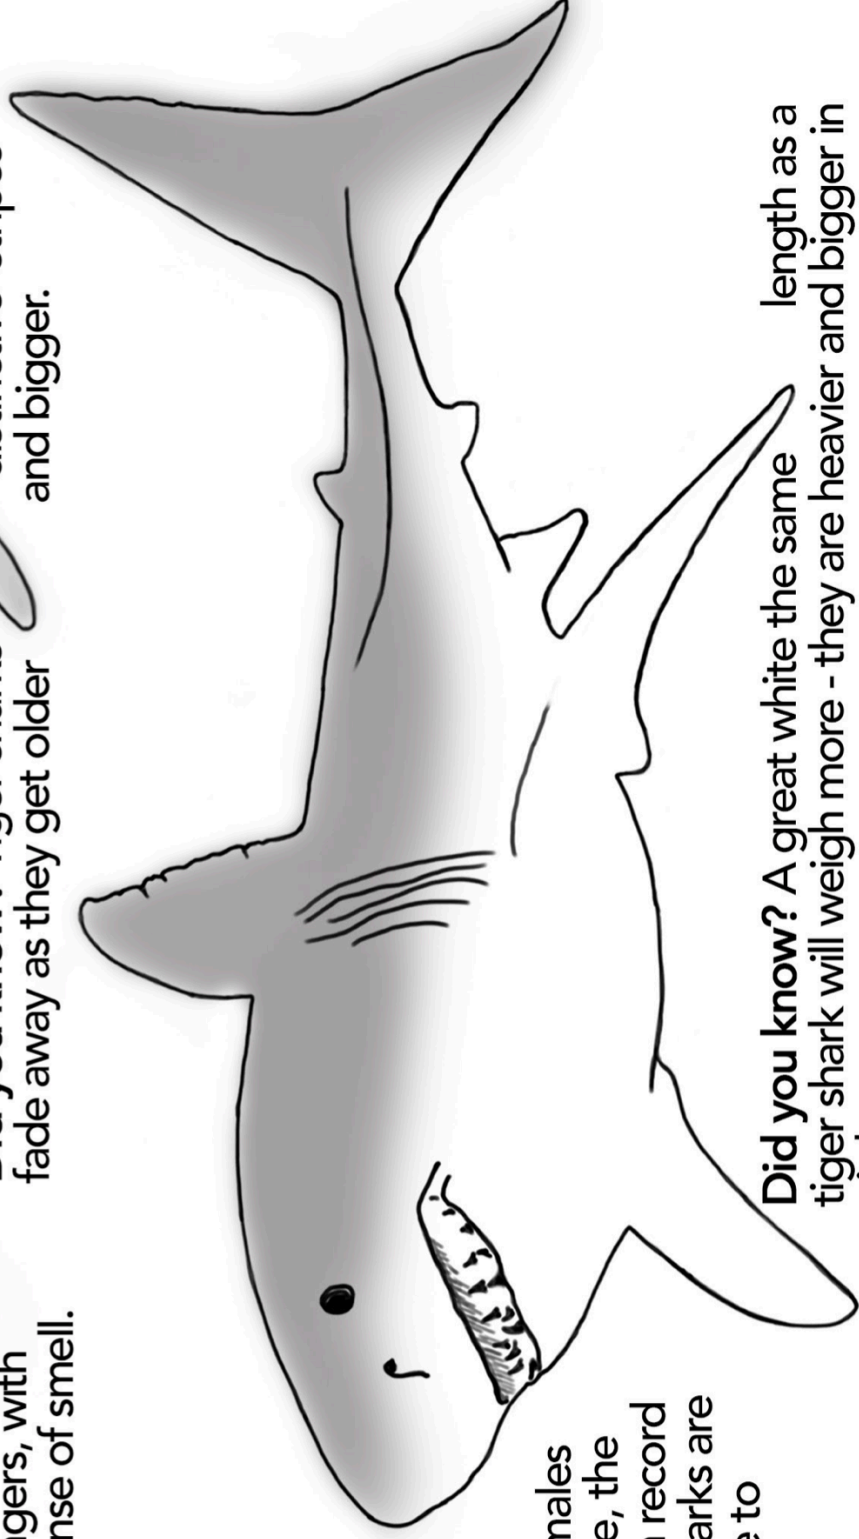

Big Sharks in Hawaii - Niuhi

Tiger Shark

Tiger sharks average around 10-14 ft, but can get to over 20 ft. They are great scavengers, with excellent sight and sense of smell.

Did you know? Tiger sharks' fade away as they get older

distinctive 'stripes' and bigger.

Great White Shark

Great White females average about 15 ft, males about 12 ft. Deep Blue, the largest great white on record is over 20 ft! These sharks are considered vulnerable to extinction

Did you know? A great white the same tiger shark will weigh more - they are heavier and bigger in girth.

length as a