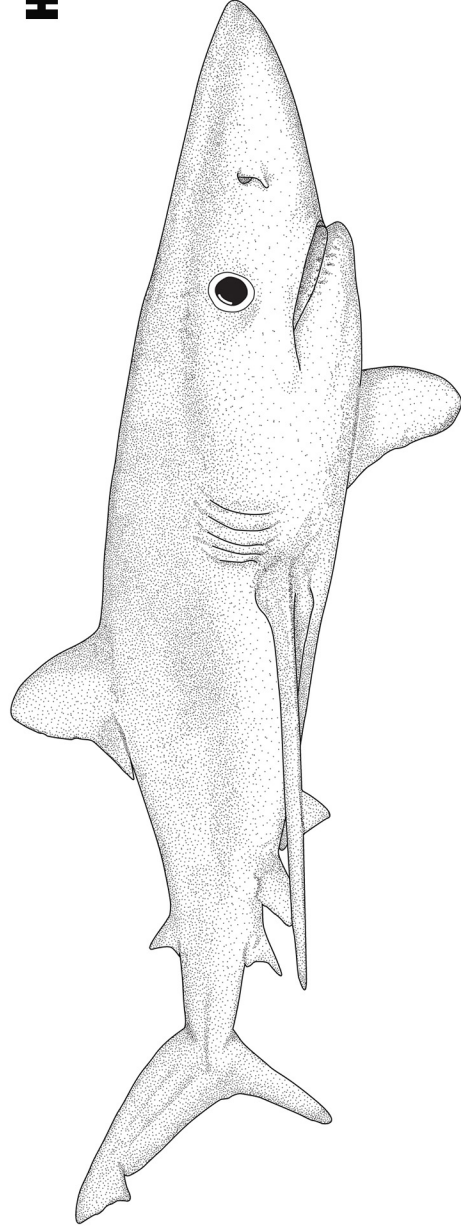

# BLUE SHARK (*Prionace glauca*)

**MAXIMUM LENGTH: 3.8 METERS ( 12.5 FT)**

**NAMED FOR THEIR STUNNING BLUE COLORATION**

**DIET: SMALL BONY FISH AND SQUID**

**STATUS: NEAR THREATENED ON THE IUCN RED LIST**

**HIGHLY MIGRATORY PELAGIC SPECIES**