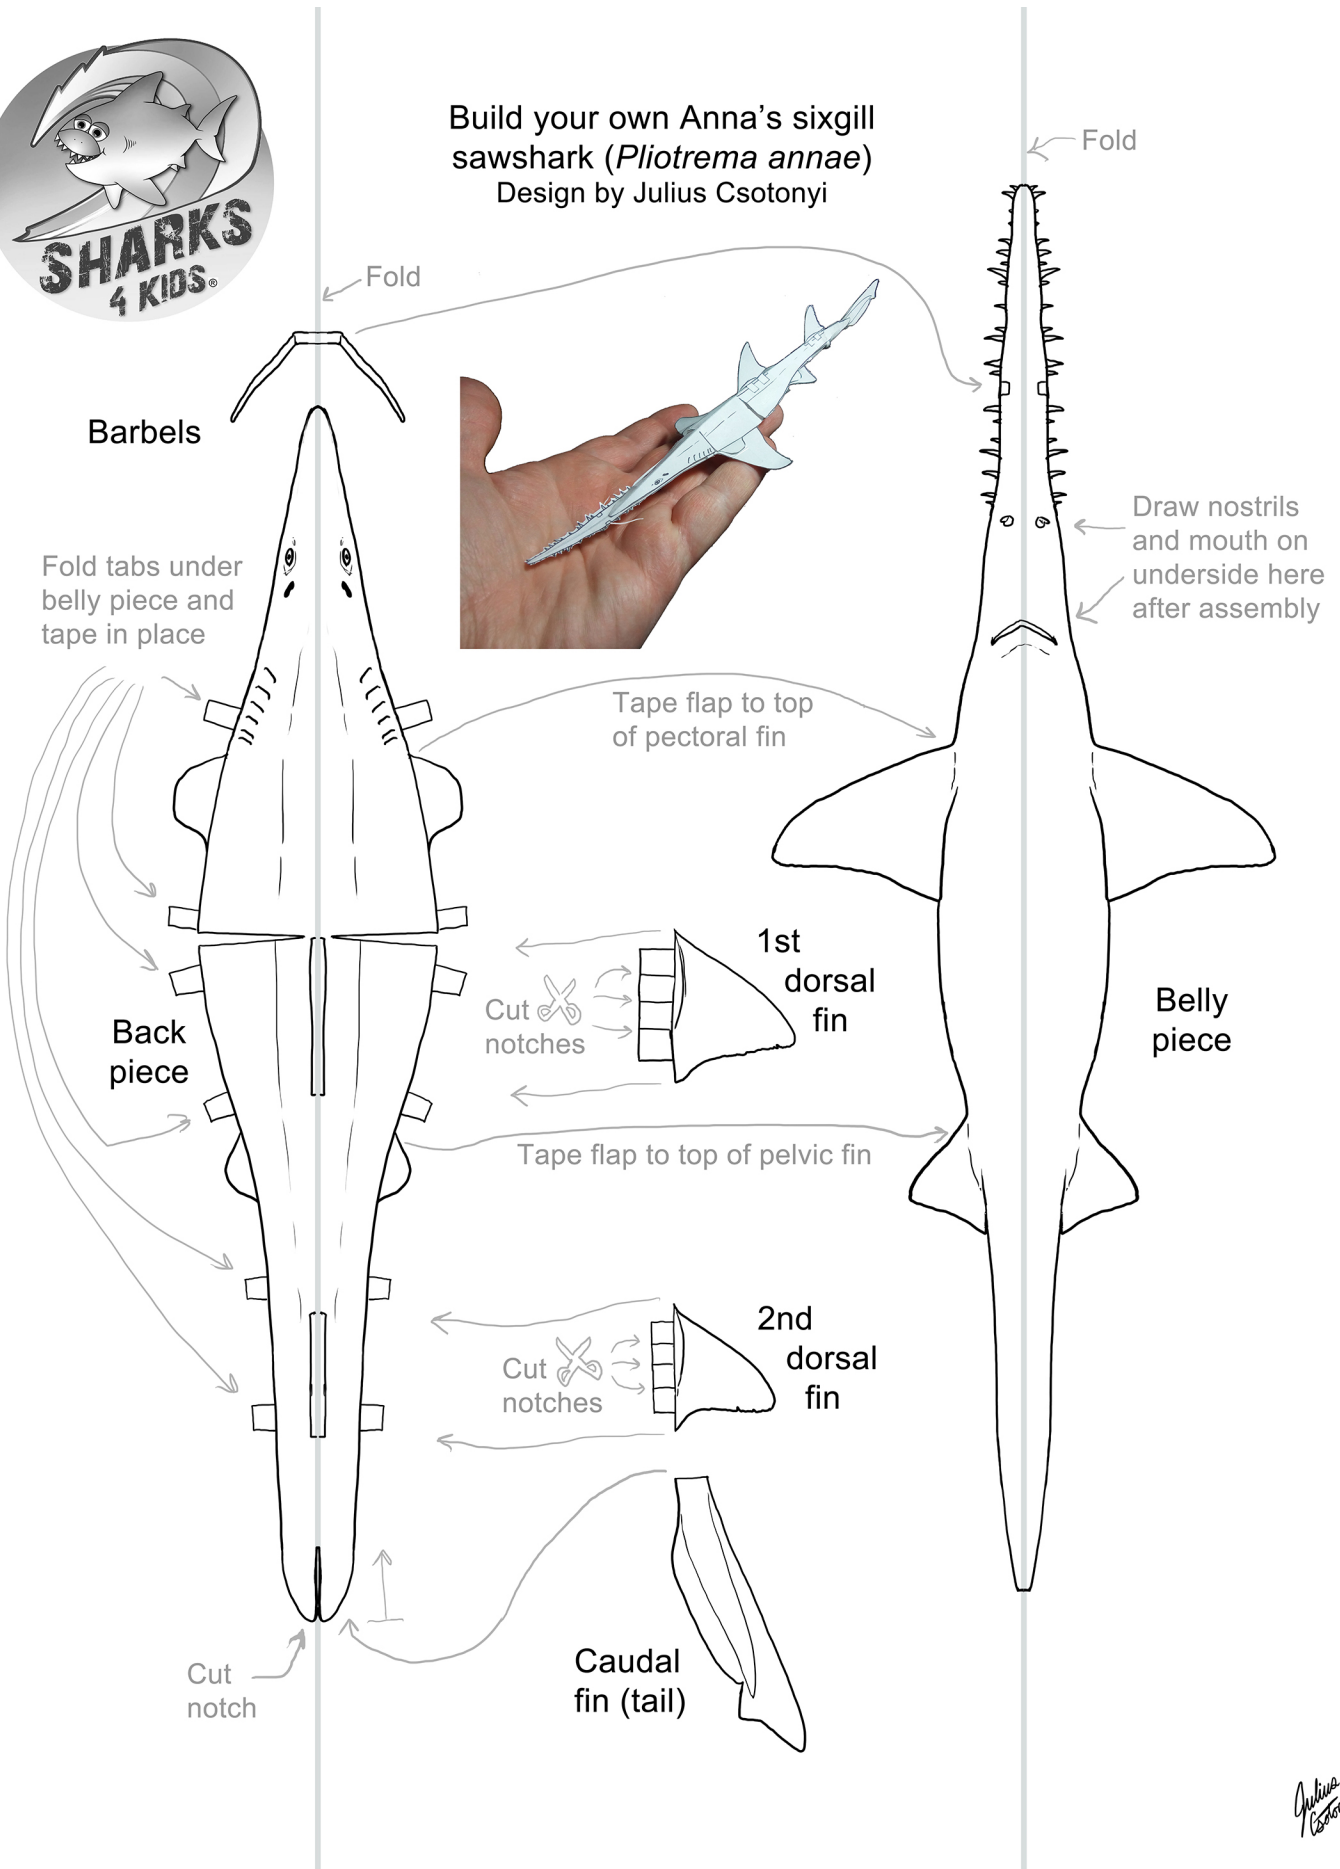

Build your own Anna's sixgill sawshark (*Pliotrema annae*)
Design by Julius Csotonyi

Julius Csotonyi